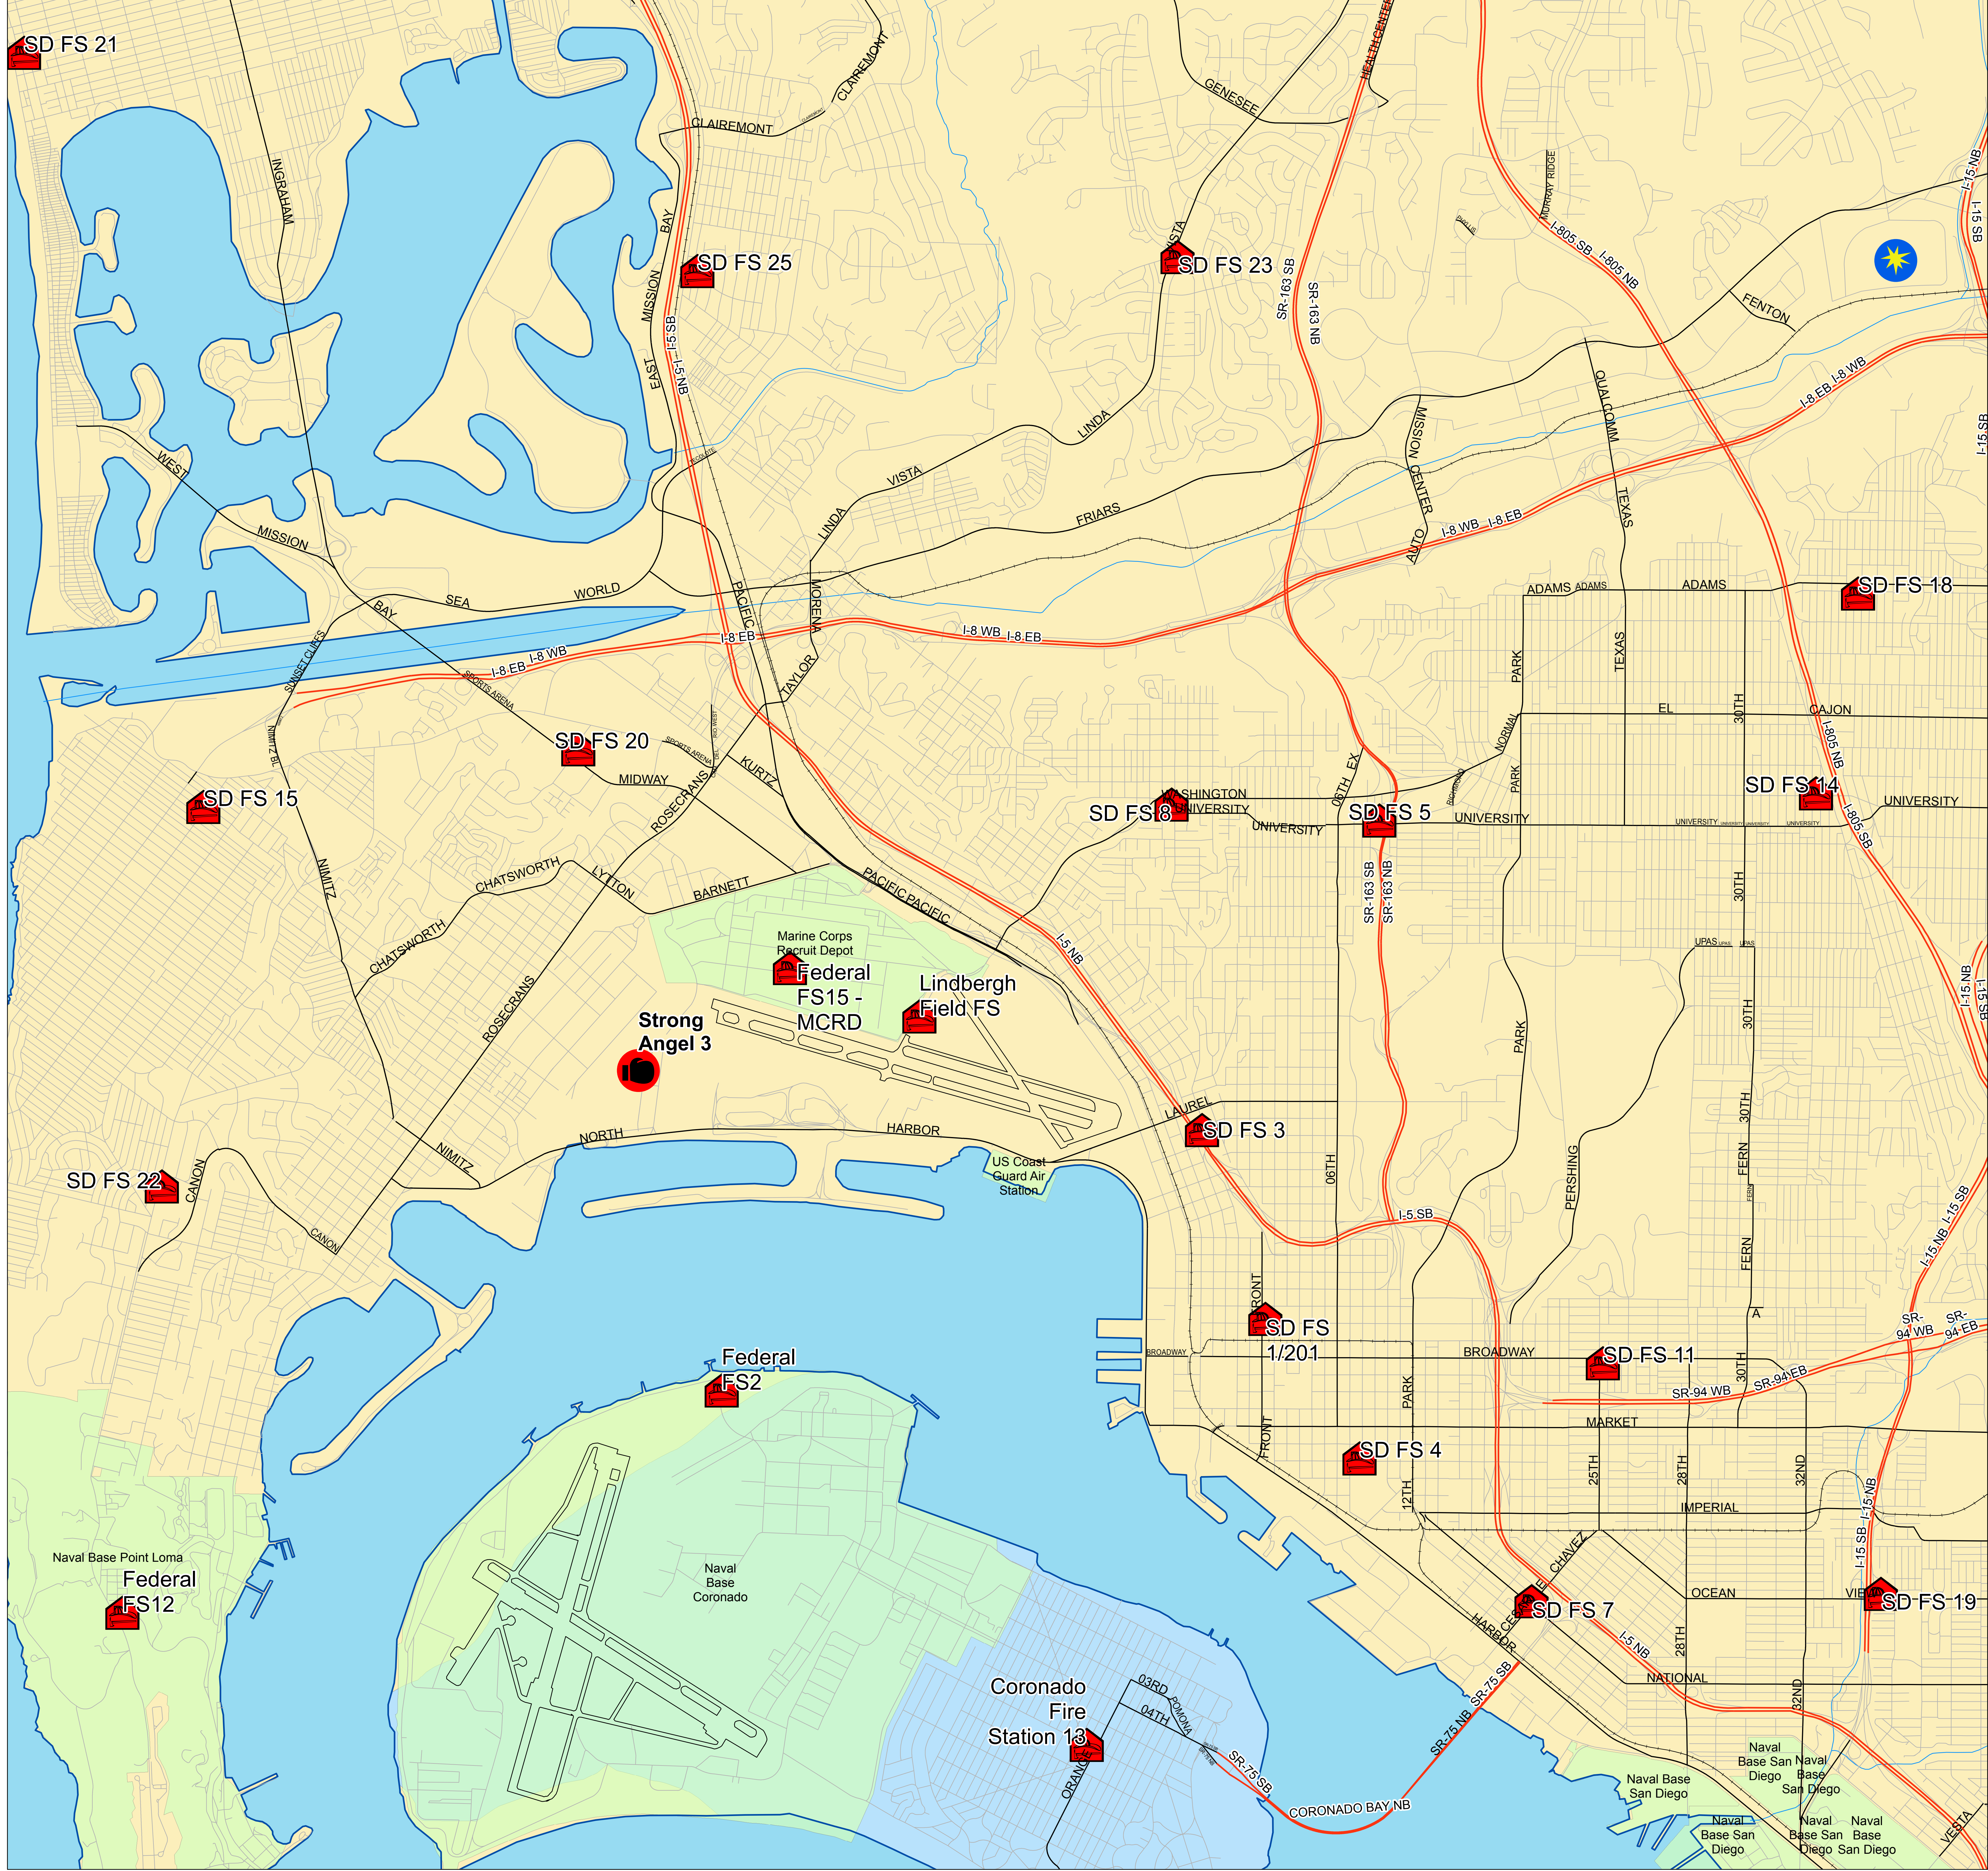

# FIRE STATIONS Base Map

- Fire Stations
- Military Facilities
- Outbreak Location
- Strong Angel 3 Base
- Railroad
- Freeways
- Major Roads
- Roads

ESRI

**NORTH**

Map Date: August 25, 2006  
Creation Time: 11:00 hours

1:15,000